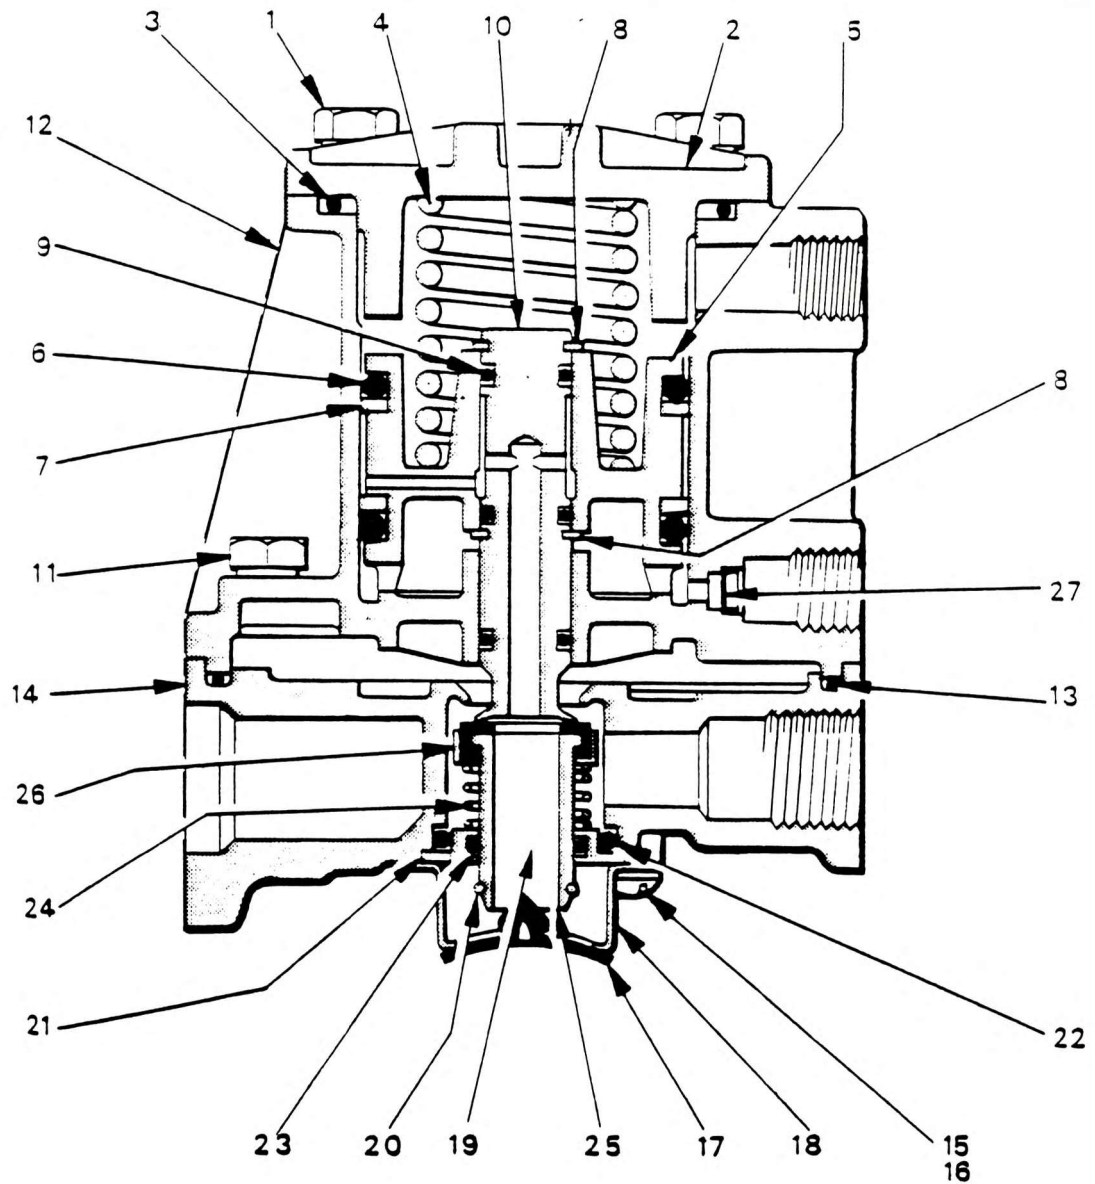

VALVE SUPPLY DUMP

NO.	PART NO.	QTY.	DESCRIPTION	NO.	PART NO.	QTY.	DESCRIPTION
-	7-926-990445	1	Complete Assembly	14	9-926-990191	1	Lower Body
*	9-926-107798	1	Service Kit	15	9-926-990186	2	Screw
1	8775960	4	Sems Unit	16	9-926-990187	2	Lockwasher
2	9-926-107793	1	Cover	17*	-	1	Exhaust Check
3 *	-	1	'O' Ring	18	9-926-101305	1	Exhaust Cover
4	9-926-107794	1	Service Chamber Spring	19	9-926-101286	1	Inlet & Exhaust Valve Assy Incl. Items 21,24,26
5	9-926-107795	1	Piston	20*	-	1	Retaining Ring
6 *	-	2	'O' Ring	21	9-926-101290	1	Valve Guide
7 *	-	2	A.E. Ring	22*	-	1	'O' Ring
8 *	-	2	Circlip	23*	-	1	'O' Ring
9 *	-	3	'O' Ring	24	9-926-101292	1	Valve Spring
10	9-926-107796	1	Piston Stem & Exhaust Seat	25*	-	1	Inlet & Exhaust Val
11	9-926-990178	4	Sems Unit	26	9-926-101293	1	Valve Retainer
12	9-926-107797	1	Spring Housing	27*	-	1	Filter
13*	-	1	Sealing Ring				

7-926-990445
Issue No. 00